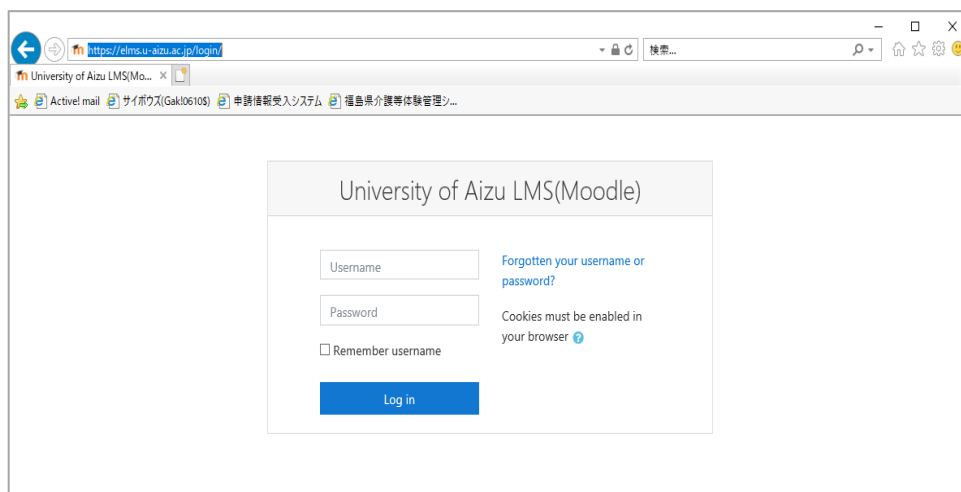

### 1. How to log in

URL <https://elms.u-aizu.ac.jp/login/>

The ID and password are the same as those you use for AINS.