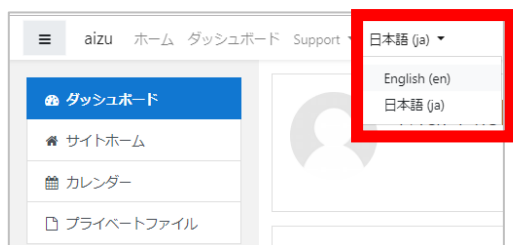

### 1. How to log in

URL <https://elms.u-aizu.ac.jp/login/>

The ID and password are the same as those you use for AINS.

### 2. How to choose the language you use on the site

By default, Moodle detects a user's language from their browser setting. (Japanese/English).

You can change languages in the language menu at the top right of the screen.